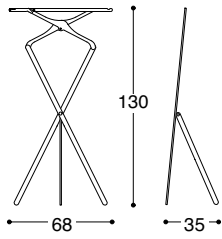

Clothes stand

107

The extendable helper for women and men, in a natural beech finish or painted black.

THUT MUBEL

Dimensions of clothes stand: height 130, width 68, depth 35 cm

The clothes stand is made from beech and comes with a varnished natural finish or painted black.

Detail, beech painted black.

Detail, beech natural varnish.

Dimensions and designs are subject to change without notice.
The depicted colours are not binding. Please ask for our material samples.

Thut Möbel, CH-8107 Buchs ZH, Telefon +41 (0)44 440 60 60, www.thut.ch