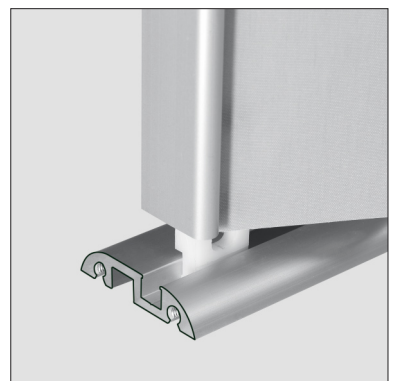

Ceiling connection

Fronts can be extended up to two metres without a connection to the ceiling

Ridge profile

Stuck or screwed to existing floors

Folding curtain front

Applications and details

Lerch, private house Zürich