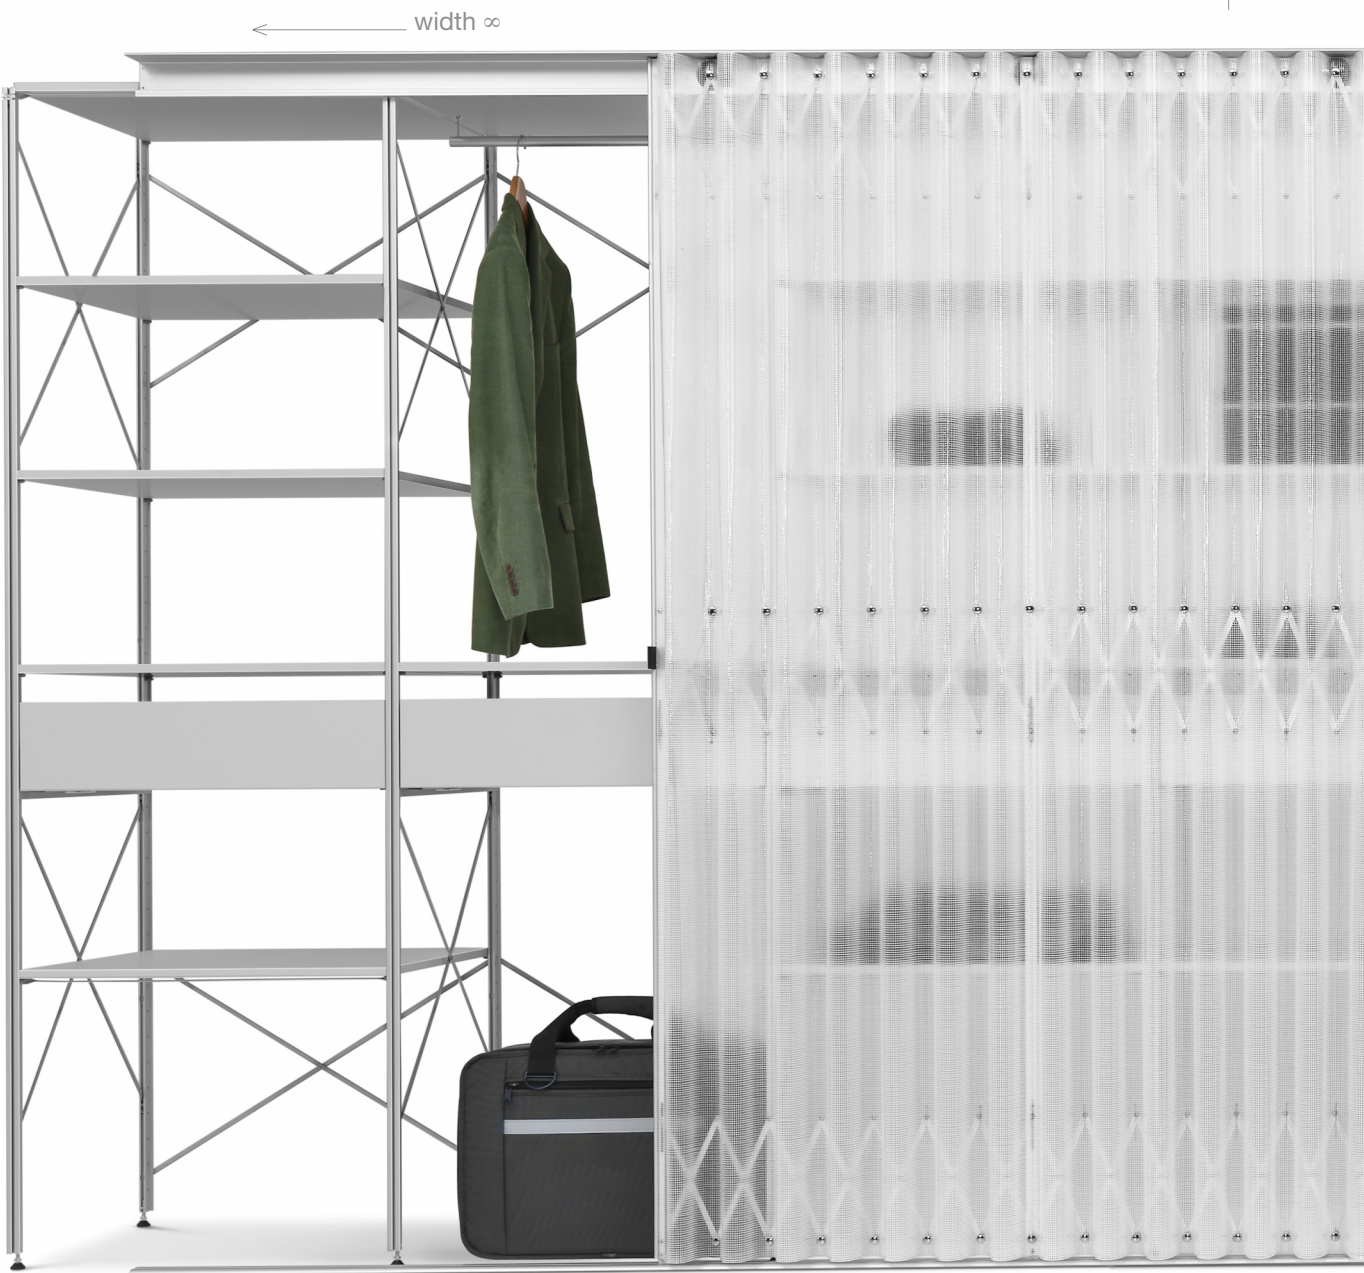

The folding curtain cupboard can be modified to fit any size or requirement. The interior can be divided up and arranged entirely as you wish.

Max 300

← width ∞

Maximum width 230
per Front

- Clothes rail fixed to top
- Pull-out shelves available only in standard width

Folding curtain cupboard

Made to measure

400

- Clothes lift
- Clothes rail fixed to shelf
- Drawer height 16, only in standard width

- Clothes rail fixed to shelf
- Tie rack
- Wire basket

**A shelving system with infinitely adjustable depth, width and height.
Different heights and depths can be combined.
Shelves: Light grey. Supports: Anodised aluminium. The shelf system is also
available without front.**

Max 300

- Drawer height 16, only in standard width
- Pull-out shelf, only in standard width
- Clothes rail fixed to shelf

Folding Curtain System Shelving Unit

Made to measure

344

Standard Centre-to-centre
width 68.8

Standard shelf with 67,2
depth 40 and 60

or made to
measure

The folding curtain front can be used to conceal built-in niches or fixtures.
 The canvas (Dacron) is existing in various colours and designs.
 Dacron can also be printed with any motif or logo.
 Also available are textiles and acoustic felt made of recycled PET.