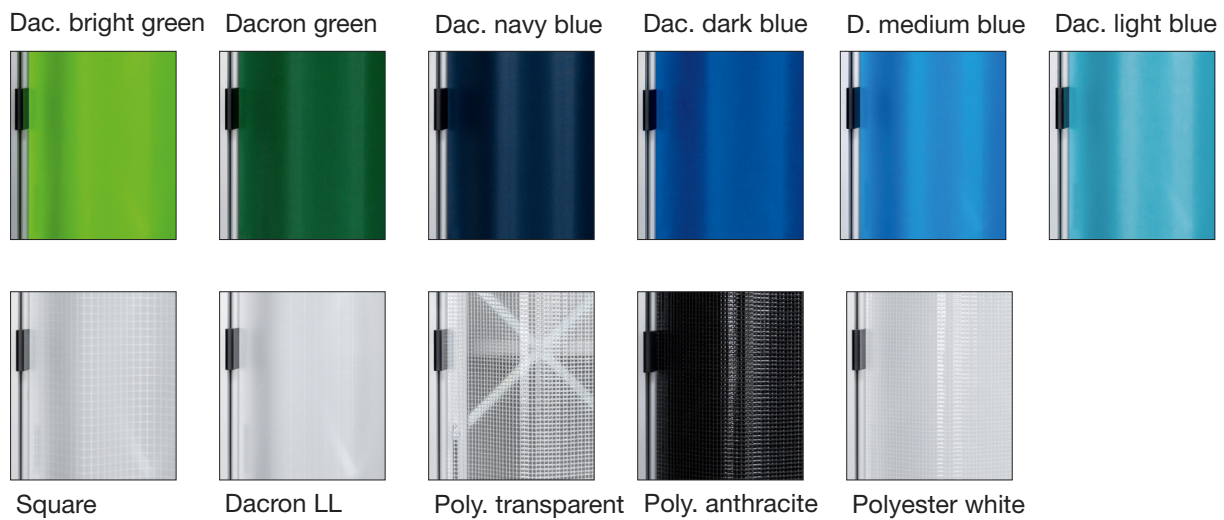

Package ca. 30-40