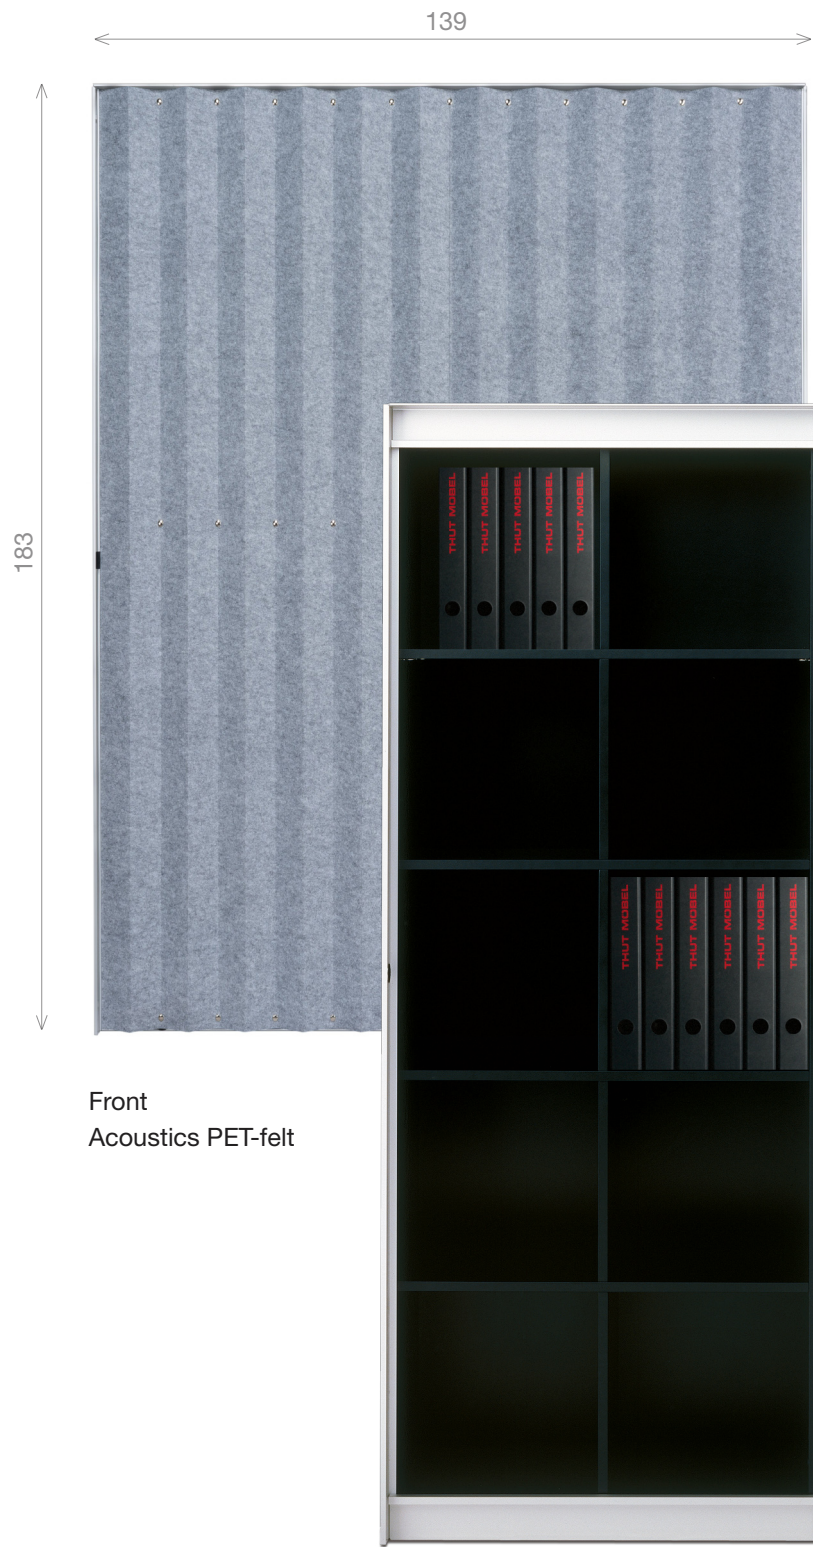

Folding curtain cupboard

The cupboard is available in several standard sizes. The standard colours for the body are light grey, black and white. Other colours are available on request. The curtain is available in a choice of colours and materials.

Folding curtain cupboard

Standard

440

Standard sizes:

Widths 139, 208, 276, 344 and 413

Heights 183 and 218

Depths 40 and 64

Custom size on request

The folding curtain cupboard can be modified to fit any size or requirement. The interior can be divided up and arranged entirely as you wish.

Max 300

← width ∞

Maximum width 230
per Front

- Clothes rail fixed to top
- Pull-out shelves available only in standard width

Folding curtain cupboard

Made to measure

400

- Clothes lift
- Clothes rail fixed to shelf
- Drawer height 16, only in standard width

- Clothes rail fixed to shelf
- Tie rack
- Wire basket

**A shelving system with infinitely adjustable depth, width and height.
Different heights and depths can be combined.
Shelves: Light grey. Supports: Anodised aluminium. The shelf system is also
available without front.**