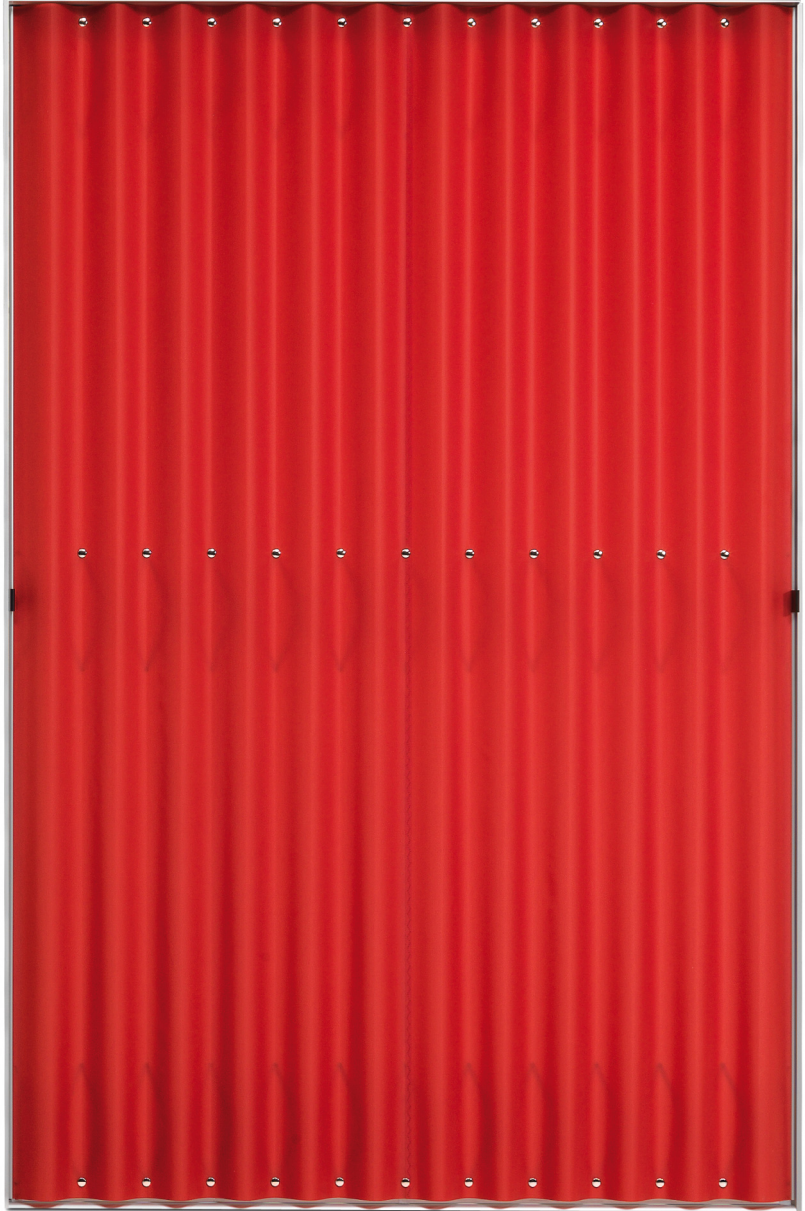

Folding curtain cupboard

The cupboard is available in several standard sizes. The standard colours for the body are light grey, black and white. Other colours are available on request. The curtain is available in a choice of colours and materials.

Folding curtain cupboard

Standard

440

Standard sizes:

Widths 139, 208, 276, 344 and 413

Heights 183 and 218

Depths 40 and 64

Custom size on request