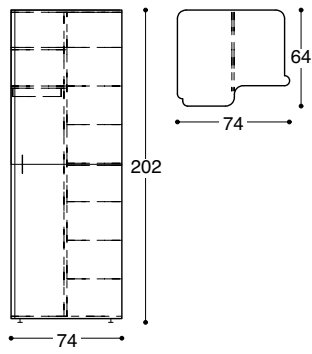

Aluminium cupboard

380

The container cupboard has a finely corrugated aluminium exterior. Its shape already delineates its functions from the outside: a depth to accommodate clothes hangers and shelves sized for a folded shirt. The container has no top or bottom; it can also stand on its head. Depending on whether the door needs to open to the left or right.

THUT MOBEL

Dimensions of the aluminium cupboard:
height 202, width 74, depth 64 cm

Cupboard carcass in patterned sheet aluminium, shelves MDF black.
Door opens to the left; for a right-opening door, simply remove the adjustable feet from the base and re-affix to the top, then upturn the cupboard.