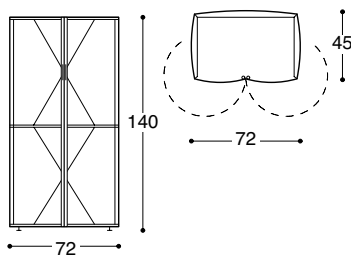

Clothes rail for depth 61. A pull-out shelf is available for the 45 depth cupboard (see bottom right photo on title page).