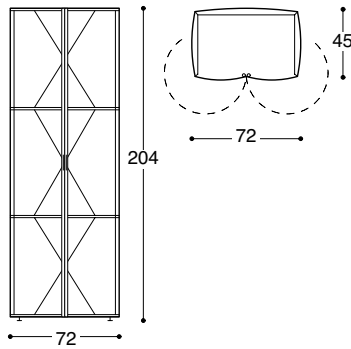

Clothes rail for depth 61. A pull-out shelf is available for the 45 depth cupboard (see bottom right photo on title page).