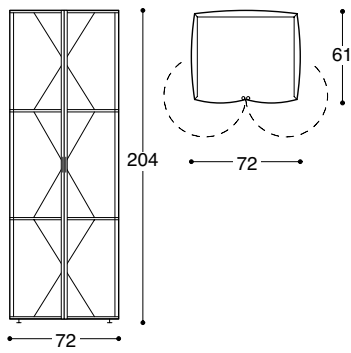

# Foil cupboard

385

The wooden parts are fashioned from natural beech and aircraft-grad plywood. The edge protection profiles are made of colourless anodised aluminium, the covering of sailcloth (Dacron in various colours). Shelves and clothes rails can be repositioned as desired. The cupboard makes the perfect complement to bedrooms and living areas. Extremely light: weight 26 kg. Available in two depths and heights.

**THUT MOBEL**

The foil cupboard is available in the following 3 sizes:  
 height 204, width 72, depth 61 or  
 depth 45 and height 140, width 73, depth 45 cm

The foil cupboard can be fitted individually with shelves, clothes rails (for depth 61), pull-out wardrobe units (for depth 45), wire baskets (for depth 61) and castors.