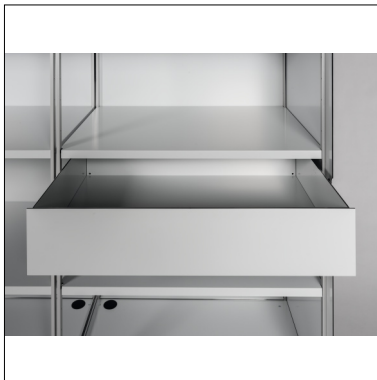

# Alucobond® cupboard

450

The Alucobond cupboard stands on castors and is also perfectly finished on its reverse side to facilitate island positioning. All interior and exterior surfaces of 4-mm-thick, light grey, enamelled composite board. The folding-sliding door can be opened to the left or right and is available in sailcloth (Dacron in various colours), polyester, felt and textiles.

**THUT MOBEL**

Dimensions of the Alucobond cupboard:  
height 163, width 160, depth 41 or 62 cm

Carcass of light grey Alucobond, concertina front of Dacron, polyester, felt or textiles as per our material samples. An opening is provided for cable entry. Accessories: shelf, clothes rail, wardrobe pull-out and drawers.

Carcass with clothes rail, for installation at structure, for cabinet depth 62 cm.

Carcass with wardrobe pull-out, for installation under shelf, for cupboard depth 41 cm.

Drawer on full depth pull-out, for installation in both carcass depths (41 and 62 cm).