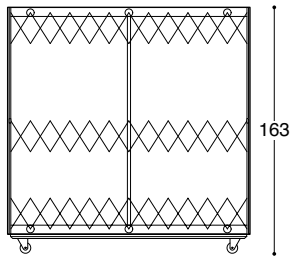

# Alucobond® cupboard

450

The Alucobond cupboard stands on castors and is also perfectly finished on its reverse side to facilitate island positioning. All interior and exterior surfaces of 4-mm-thick, light grey, enamelled composite board. The folding-sliding door can be opened to the left or right and is available in sailcloth (Dacron in various colours), polyester, felt and textiles.

**THUT MOBEL**

Dimensions of the Alucobond cupboard:  
height 163, width 160, depth 41 or 62 cm

Carcass of light grey Alucobond, concertina front of Dacron, polyester, felt or textiles as per our material samples. An opening is provided for cable entry. Accessories: shelf, clothes rail, wardrobe pull-out and drawers.

Carcass with clothes rail, for installation at structure, for cabinet depth 62 cm.

Carcass with wardrobe pull-out, for installation under shelf, for cupboard depth 41 cm.

Drawer on full depth pull-out, for installation in both carcass depths (41 and 62 cm).