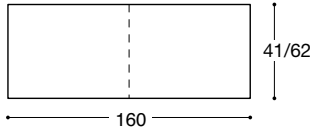

# Alucobond® cupboard

450

The Alucobond cupboard stands on castors and is also perfectly finished on its reverse side to facilitate island positioning. All interior and exterior surfaces of 4-mm-thick, light grey, enamelled composite board. The folding-sliding door can be opened to the left or right and is available in sailcloth (Dacron in various colours), polyester, felt and textiles.

**THUT MOBEL**

Dimensions of the Alucobond cupboard:  
height 163, width 160, depth 41 or 62 cm

Carcass of light grey Alucobond, concertina front of Dacron, polyester, felt or textiles as per our material samples. An opening is provided for cable entry. Accessories: shelf, clothes rail, wardrobe pull-out and drawers.