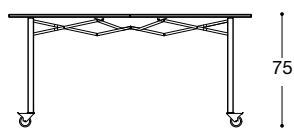

Scissor table

500

Folding table that can be folded up and wheeled away in a jiffy. Perfect for all situations where a mobile table is called for. As a studio table for the home or office, also available as a high-table version. The aluminium version is suitable for outdoor use.

THUT MÜBEL

-25-

Standard dimensions of the scissor table:
 table height 75, 110 or as specified
 height folded 135, 145 or 160,
 leaf 70 x 140, 80 x 160 and 90 x 180 cm

Table leaf in anodised aluminium, black MDF (varnished), linoleum brown, resin white or MDF painted to order. All edges black with a bevelled bottom edge, except for aluminium and MDF painted to order. Anodised aluminium legs on castors; chrome steel pantograph. Table leaf in aluminium is suitable for outdoor use. Available with or without lockable castors.