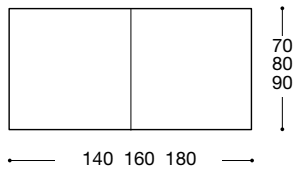

THUT MÜBEL

-25-

Standard dimensions of the scissor table:
 table height 75, 110 or as specified
 height folded 135, 145 or 160,
 leaf 70 x 140, 80 x 160 and 90 x 180 cm

Table leaf in anodised aluminium, black MDF (varnished), linoleum brown, resin white or MDF painted to order. All edges black with a bevelled bottom edge, except for aluminium and MDF painted to order. Anodised aluminium legs on castors; chrome steel pantograph. Table leaf in aluminium is suitable for outdoor use. Available with or without lockable castors.