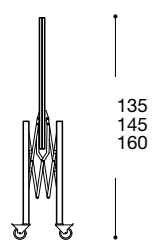

THUT MÜBEL

-25-

Standard dimensions of the scissor table:
 table height 75, 110 or as specified
 height folded 135, 145 or 160,
 leaf 70 x 140, 80 x 160 and 90 x 180 cm

Table leaf in anodised aluminium, black MDF (varnished), linoleum brown, resin white or MDF painted to order. All edges black with a bevelled bottom edge, except for aluminium and MDF painted to order. Anodised aluminium legs on castors; chrome steel pantograph. Table leaf in aluminium is suitable for outdoor use. Available with or without lockable castors.