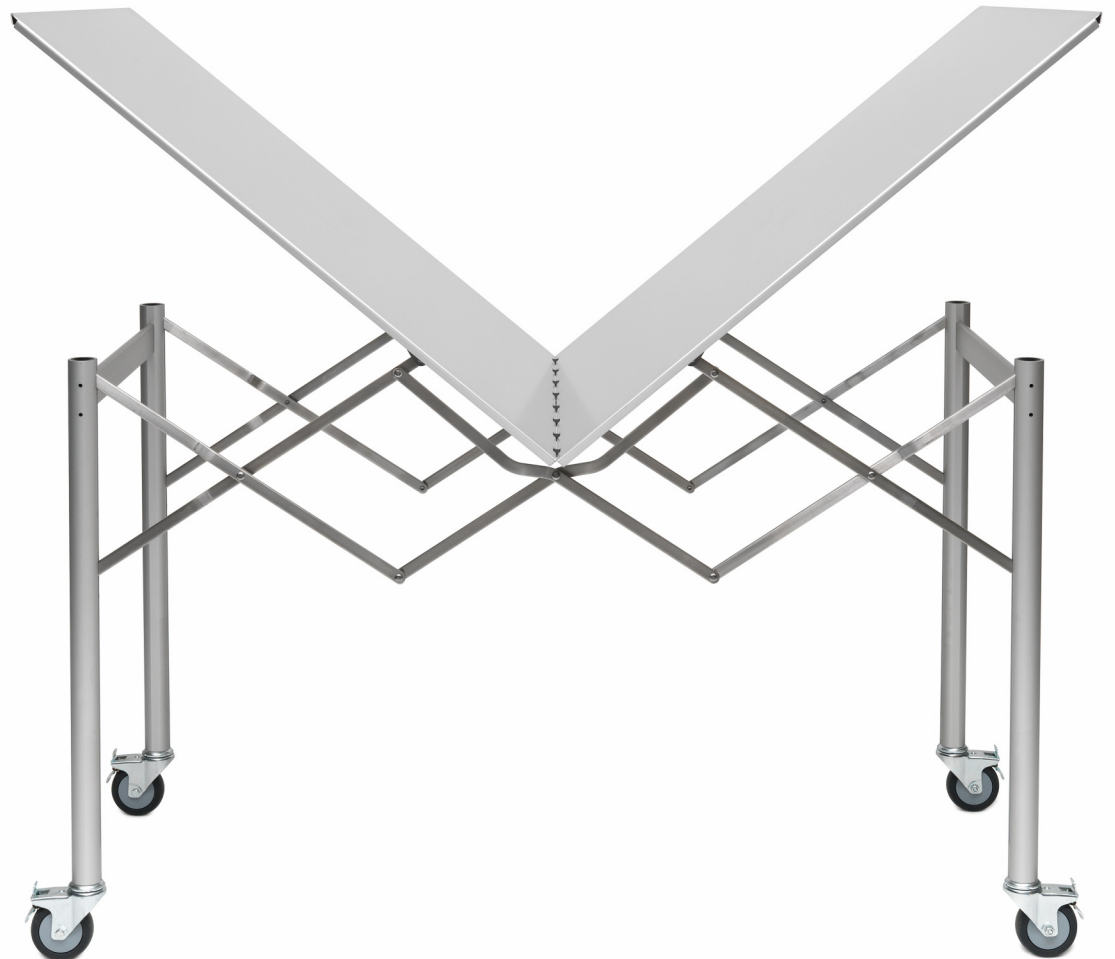

Scissor table

500

Folding table that can be folded up and wheeled away in a jiffy. Perfect for all situations where a mobile table is called for. As a studio table for the home or office, also available as a high-table version. The aluminium version is suitable for outdoor use.

THUT MÜBEL

-25-

Standard dimensions of the scissor table:
 table height 75, 110 or as specified
 height folded 135, 145 or 160,
 leaf 70 x 140, 80 x 160 and 90 x 180 cm

Table leaf in anodised aluminium, black MDF (varnished), linoleum brown, resin white or MDF painted to order. All edges black with a bevelled bottom edge, except for aluminium and MDF painted to order. Anodised aluminium legs on castors; chrome steel pantograph. Table leaf in aluminium is suitable for outdoor use. Available with or without lockable castors.

Accessory: utensils tray and magazine holder made of anodised aluminium, grey protective cover.

Other dimensions and table leaf materials on request.

Table leaf in aluminium, suitable for outdoor use.

Table leaf in linoleum brown, antistatic and antiseptic.

Attached utensils tray.

Attached magazine holder.

Scissor table with grey protective cover.

Dimensions and designs are subject to change without notice.
 The depicted colours are not binding. Please ask for our material samples.