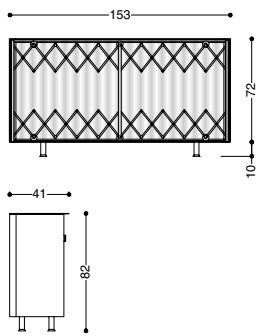

Mono sideboard

640

The space-saving concertina front makes it the perfect additional piece of storage furniture for bedrooms as well as dining and living rooms, and even offices and corridors – in fact, anywhere that this compact storage space is needed and finds appeal. There are no doors that need space in which to open. Simply push the elegant concertina aside to make the different levels of this furniture item usable and accessible. A small-form, stylish sideboard with an attractive front and, where visible, a beautifully crafted back.

Dimensions of the mono sideboard:

height 82 (carcass 72, adjustable foot 10), width 154 (inside 149), depth 41 (inside 33) cm

Carcass in white or black Alucobond, white or black glass top. Partition wall and shelves in coated wood panel (light grey). Drawers made of Alucobond (light grey). Folding curtain made of Dacron, polyester, felt or textiles according to our material samples.