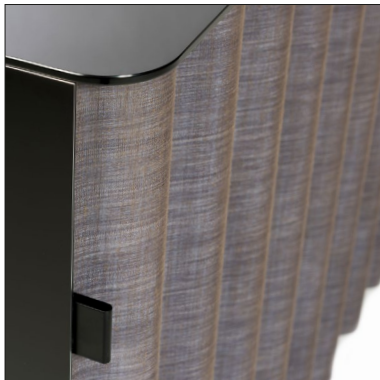

Mono sideboard

640

The space-saving concertina front makes it the perfect additional piece of storage furniture for bedrooms as well as dining and living rooms, and even offices and corridors – in fact, anywhere that this compact storage space is needed and finds appeal. There are no doors that need space in which to open. Simply push the elegant concertina aside to make the different levels of this furniture item usable and accessible. A small-form, stylish sideboard with an attractive front and, where visible, a beautifully crafted back.

Dimensions of the mono sideboard:

height 82 (carcass 72, adjustable foot 10), width 154 (inside 149), depth 41 (inside 33) cm

Carcass in white or black Alucobond, white or black glass top. Partition wall and shelves in coated wood panel (light grey). Drawers made of Alucobond (light grey). Folding curtain made of Dacron, polyester, felt or textiles according to our material samples.

Black carcass and black glass top with concertina front in a Porto 204 (burgundy) textile of Trevira CS.

White carcass and white glass top with concertina front in a Porto 202 (beige) textile of Trevira CS.

Black carcass and glass top with concertina front in white Dacron. Dacron is available in a range of standard colours, as well as printed.

Dimensions and designs are subject to change without notice.

The depicted colours are not binding. Please ask for our material samples.