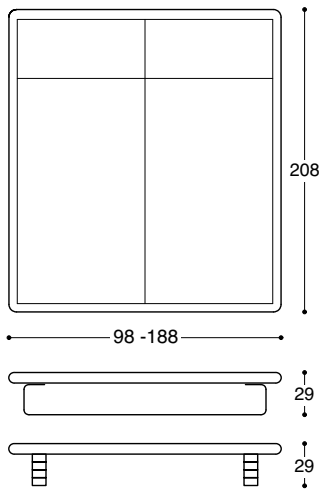

Bed

908

The classic and minimalist bed by Kurt Thut in the 908 design; frame with protruding round profile! A perforated padded board forms the support for the mattress. The bed stands on aluminium base rails or round wooden feet the height of which can be changed by adding or removing individual round sections.

THUT MOBEL

Special sizes on request

The 908 bed is available in these dimensions:
width 98, 108, 128, 148, 169 or 188, length 208, height 29 cm.

The bed finish is either natural ash, or painted white or black. Alternative timbers and special colours available on request. The perforated padded board has an adjustable headboard. Foot elevation is also available on request.

Aluminium base rails or round wooden feet, each comprising 4 screwed elements/round sections (number of elements used is freely selectable, height per round section 5.2 cm).

Bed 908 detail, bed frame protrudes from mattress.