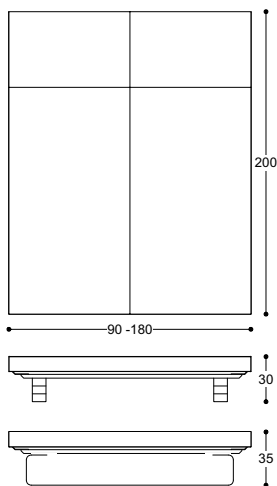

The classic and minimalist bed by Kurt Thut in the 918 design; frame square-edged and flush with mattress! Providing support for the mattress is the new Lattoflex bed base. The bed stands on aluminium base rails or round wooden feet, the height of which can be changed by adding or removing individual round sections.

Special sizes on request

The 918 bed is available in these dimensions:  
width 90, 100, 120, 140, 160 or 180, length 200, height 29 cm.

The bed finish is either natural ash, or painted white or black.  
Alternative timbers and special colours available on request. The Lattoflex bed base has an adjustable headboard.  
Foot elevation is also available on request. Aluminium base rails or round wooden feet, each comprising 3 screwed elements/round sections (number of elements used is freely selectable, height per round section 5.2 cm).

Accessory:

Adjustable headboard bolted to bed frame, design as for bed 918.  
Width 91-181 to match bed size, height 69 cm. Black headboard upholstered with quilted sheep's wool. Headboard protector removable for washing. If desired, the headboard can also be affixed to a wall.