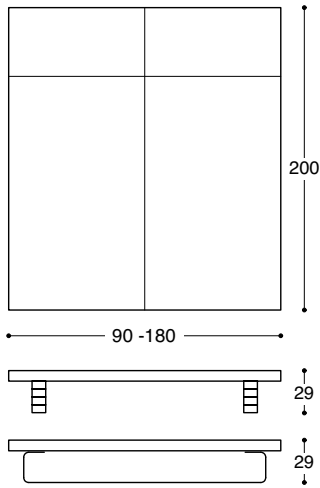

# Bed

943

The classic and minimalist bed by Kurt Thut in the 943 design; frame square-edged and flush with mattress! A perforated padded board forms the support for the mattress. The bed stands on aluminium base rails or round wooden feet the height of which can be changed by adding or removing individual round sections.

**THUT MOBEL**

Special sizes on request

The 943 bed is available in these dimensions:  
width 90, 100, 120, 140, 160 or 180, length 200, height 29 cm.

The bed finish is either natural ash, or painted white or black. Alternative timbers and special colours available on request. The perforated padded board has an adjustable headboard. Foot elevation is also available on request. Aluminium base rails or round wooden feet, each comprising 4 screwed elements/round sections (number of elements used is freely selectable, height per round section 5.2 cm).

#### Accessory:

Adjustable headboard screwed to bed frame, design as for bed 943. Width 91-181 to match bed size, height 69 cm. Black headboard upholstered with quilted sheep's wool. Headboard protector removable for washing. If desired, the headboard can also be affixed to a wall.